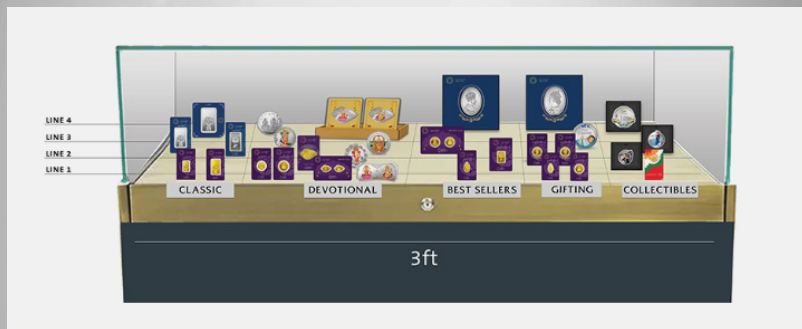

PRODUCT PLANOGRAM